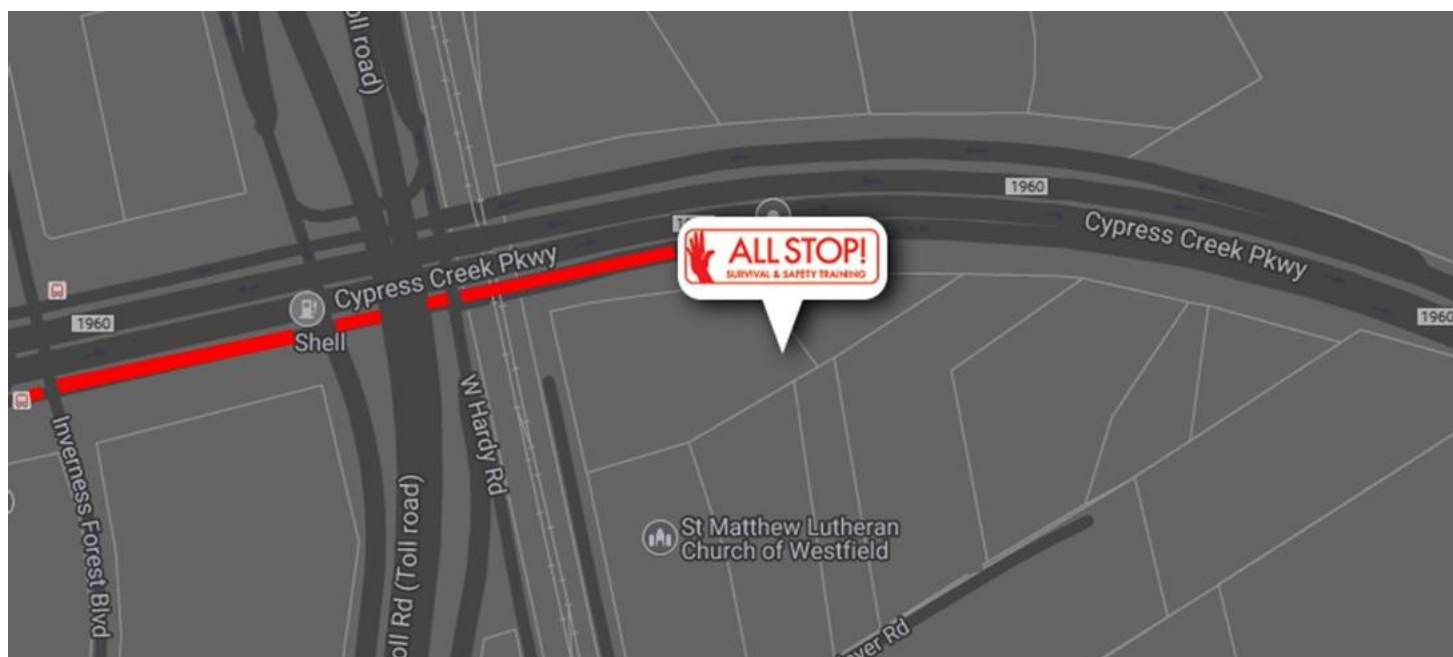

DIRECTIONS TO ALL STOP!

FOR ANY ASSISTANCE, CALL 281 809 9806 or 281 809 9529

ALL STOP! Survival & Safety Training

1630 FM 1960 Rd E

Houston TX 77073

In almost all cases, GPS systems can successfully locate our facility. On rare occasions, some GPS systems may not be totally pinpoint accurate.

WE HIGHLY RECOMMEND THAT YOU USE WAZE

<https://www.waze.com>

Please also read the written directions below to familiarize yourself with our location from any one of the only 4 directions you can travel to us:

IF COMING VIA I-45: Head east on FM 1960 (Cypress Creek Pkwy). Take the right lane access road for Hardy Toll Road (do not get on the Hardy Toll Road). Go straight at the stop sign and both sets of lights and we are 100 yards on the right through the big gate

IF COMING VIA I-59/EAST HOUSTON: Head west on FM 1960 (Cypress Creek Pkwy). Take the right lane access road for Hardy Toll Road. Turn left BEFORE the lights to go under the FM 1960 overpass (do not get on the Hardy Toll Road) and we are straight ahead through the big gate

IF COMING VIA HARDY TOLL ROAD NORTH: Take the FM 1960 access road and turn right at the first set of lights onto the FM 1960 service road and we are 100 yards on the right through the big gate

IF COMING VIA HARDY TOLL ROAD SOUTH: Take the FM 1960 access road. Turn left at the lights onto the FM 1960 service road and we are 100 yards on the right through the big gate

This screen shot of Google Maps indicates our physical location

For any assistance, please call 281 809 9806 or 281 809 9529

+1 844 557 STOP!

INFO@ALLSTOP.NET